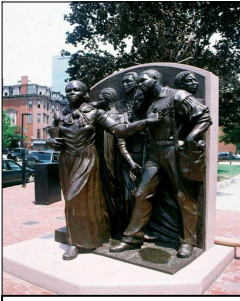

The Harriet Tubman Memorial, Boston, MA

A First For New Hampshire

The Harriet E. Wilson Memorial Sculpture Fund